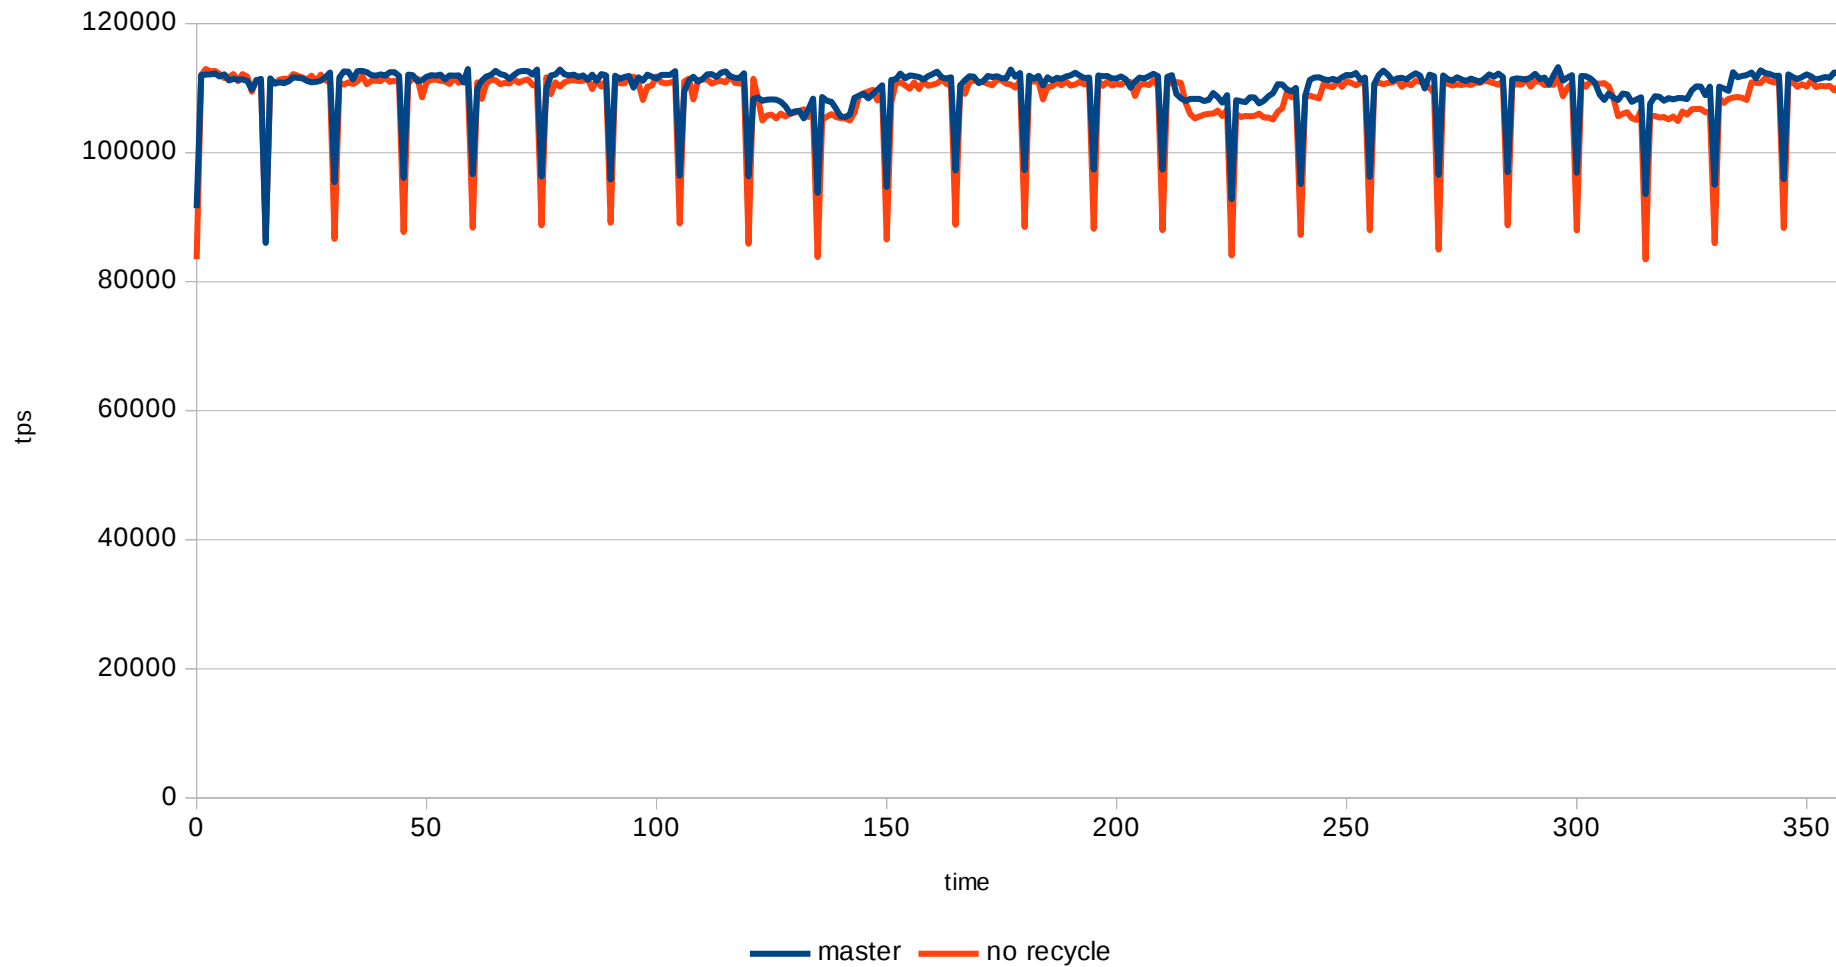

# zfs / master vs. no recycle / scale 200

2x e5-2620v4, 64GB RAM, Intel Optane 900P 280GB

zfs / master vs. no recycle / scale 2000

2x e5-2620v4, 64GB RAM, Intel Optane 900P 280GB

zfs / master vs. no recycle / scale 6000

2x e5-2620v4, 64GB RAM, Intel Optane 900P 280GB