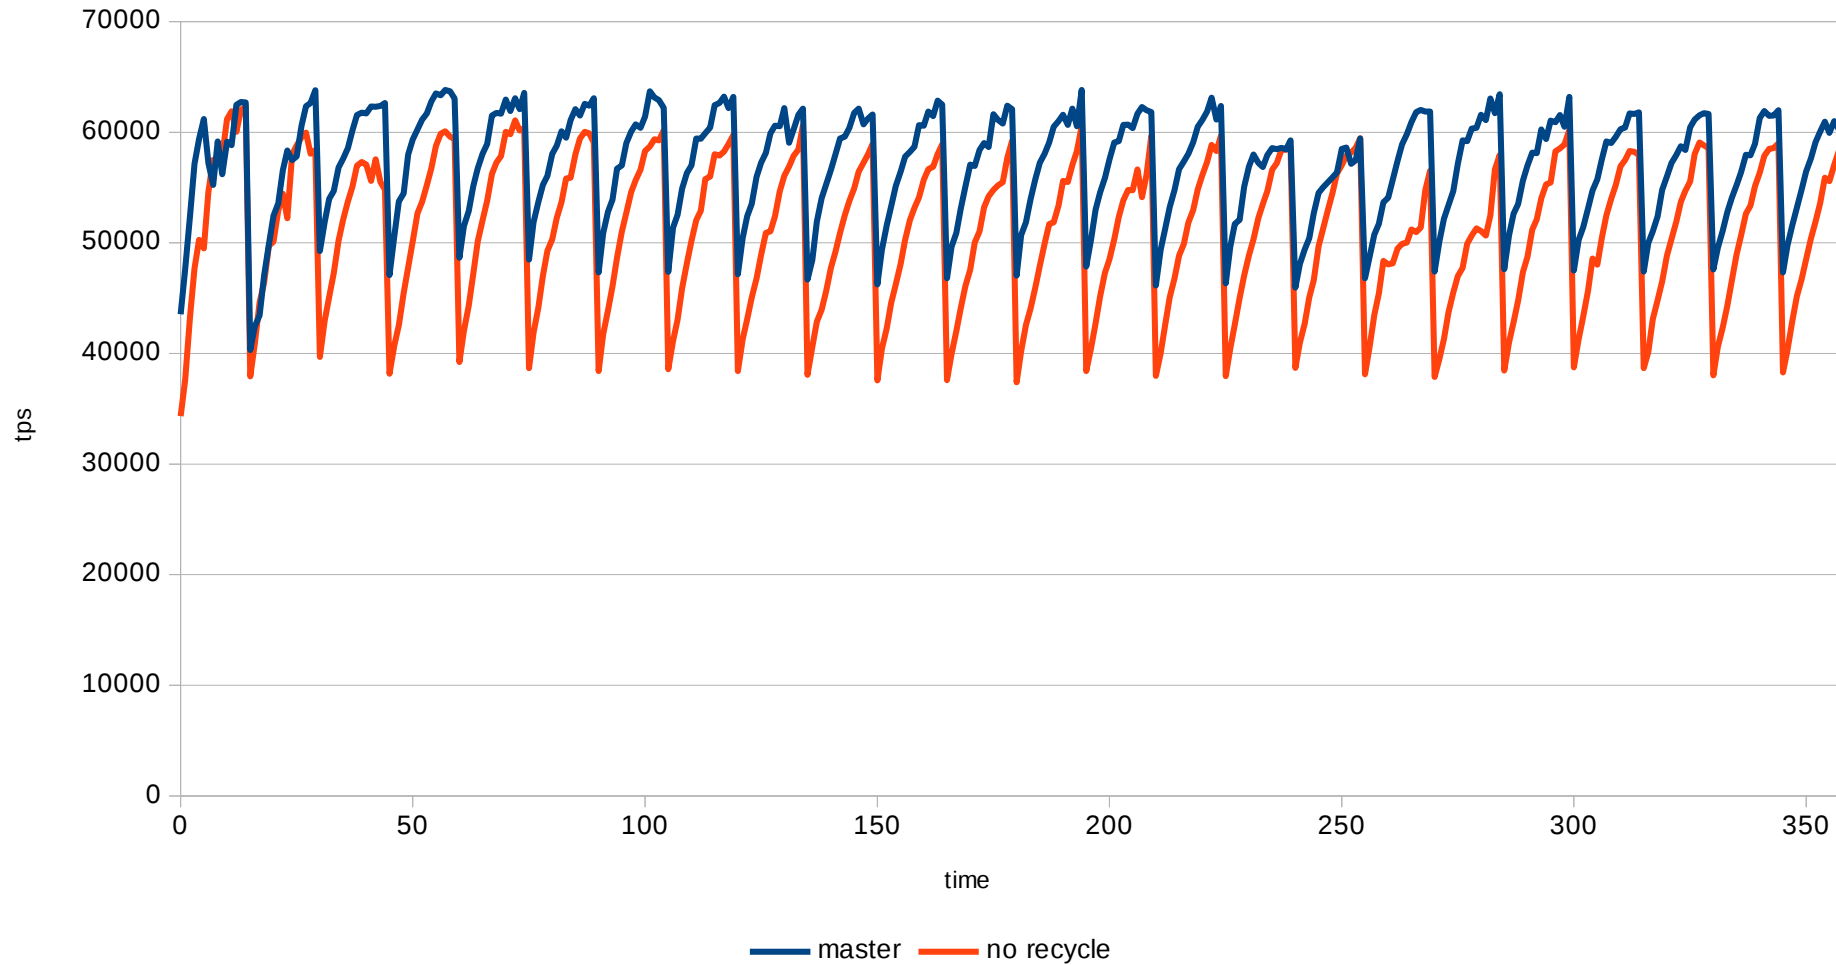

# zfs / master vs. no recycle / scale 200

2x e5-2620v4, 64GB RAM, Intel Optane 900P 280GB

zfs / master vs. no recycle / scale 2000

2x e5-2620v4, 64GB RAM, Intel Optane 900P 280GB

zfs / master vs. no recycle / scale 6000

2x e5-2620v4, 64GB RAM, Intel Optane 900P 280GB