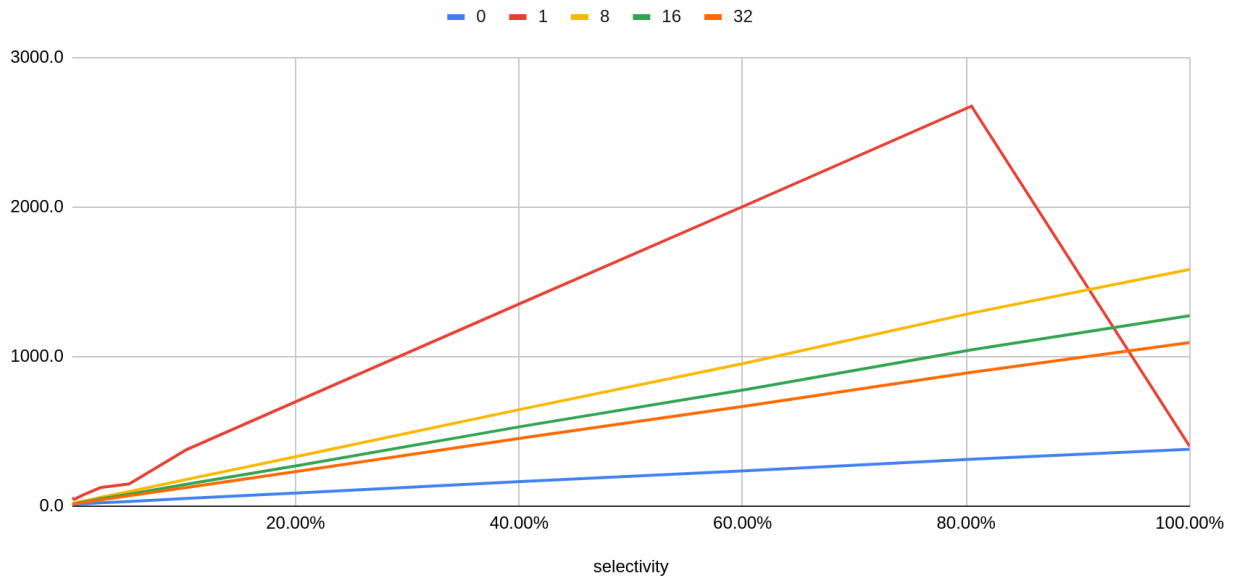

master / uniform / wm=4MB / workers=0

patched / uniform / wm=4MB / workers=0

master / uniform / wm=4MB / workers=4

patched / uniform / wm=4MB / workers=4

master / linear-fuzz / wm=4MB / workers=0

patched / linear-fuzz / wm=4MB / workers=0