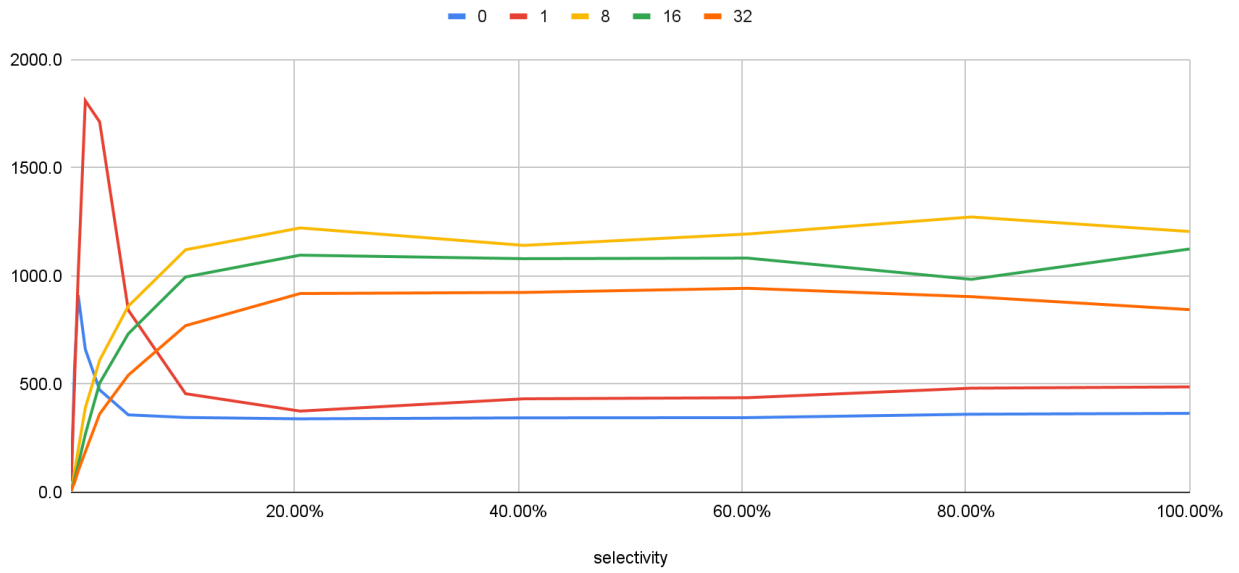

master / uniform / wm=4MB / workers=0

patched / uniform / wm=4MB / workers=0

master / uniform / wm=4MB / workers=4

patched / uniform / wm=4MB / workers=4

master / linear-fuzz / wm=4MB / workers=0

patched / linear-fuzz / wm=4MB / workers=0