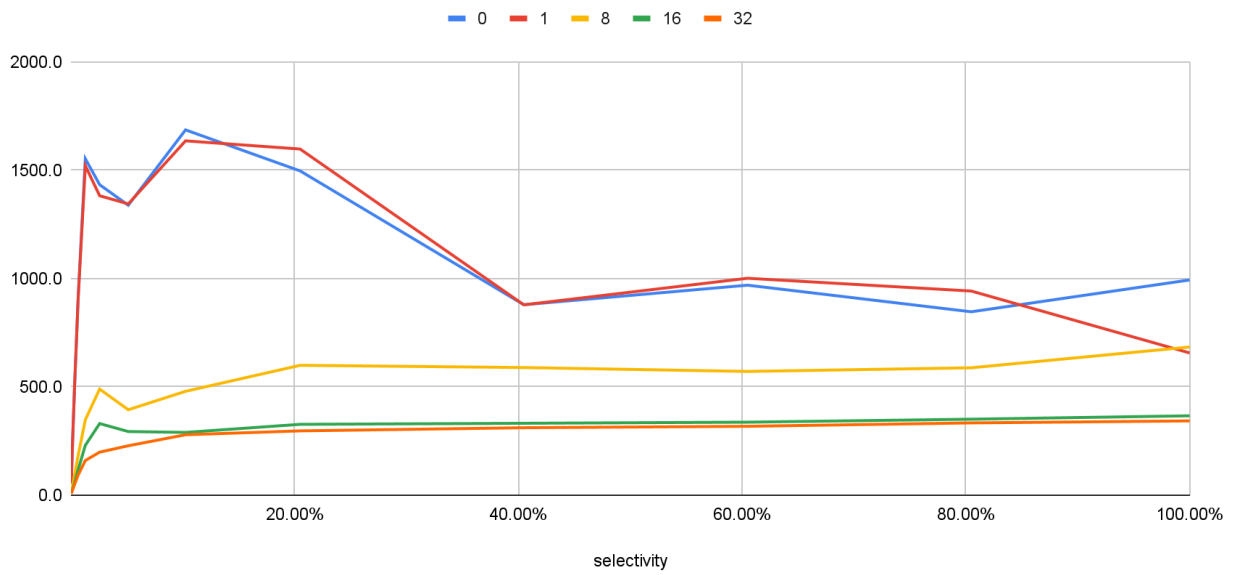

master / uniform / wm=4MB / workers=0

patched / uniform / wm=4MB / workers=0

master / uniform / wm=4MB / workers=4

patched / uniform / wm=4MB / workers=4

master / linear-fuzz / wm=4MB / workers=0

patched / linear-fuzz / wm=4MB / workers=0