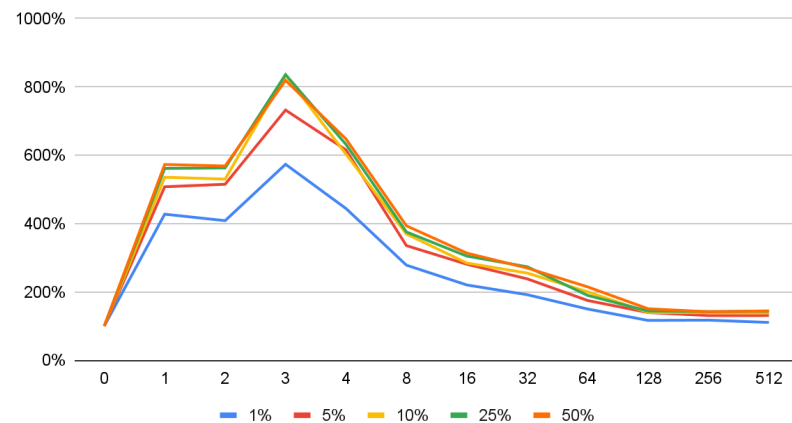

# SSD RAID0 (6x Intel S3700, SATA, 100GB, model: SSDSC2BA10)

scale: 32GB, dataset: random

scale: 32GB, dataset: random-8

scale: 32GB, dataset: random-32

scale: 32GB, dataset: sequential

# SSD (Intel 320, SATA, 120GB, model: SSDSA2CW12)

scale: 1GB, dataset: random

scale: 1GB, dataset: random-8

scale: 1GB, dataset: random-32

scale: 1GB, dataset: sequential