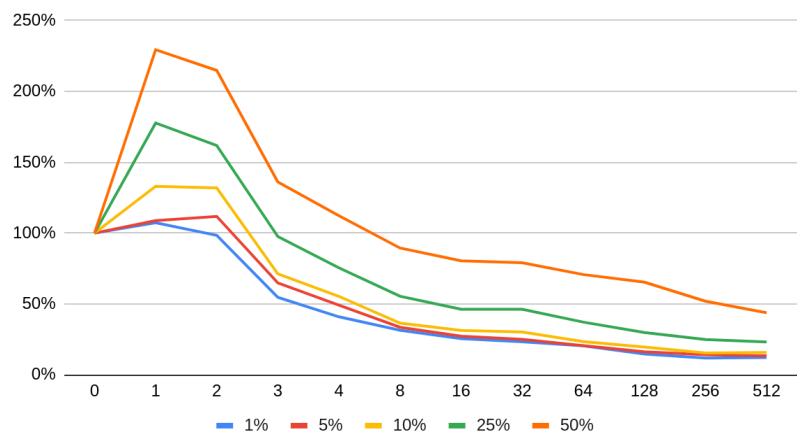

# SSD RAID0 (6x Intel S3700, SATA, 100GB, model: SSDSC2BA10)

scale: 32GB, dataset: random

scale: 32GB, dataset: random-8

scale: 32GB, dataset: random-32

scale: 32GB, dataset: sequential

# SSD (Intel 320, SATA, 120GB, model: SSDSA2CW12)

scale: 1GB, dataset: random

scale: 1GB, dataset: random-8

scale: 1GB, dataset: random-32

scale: 1GB, dataset: sequential