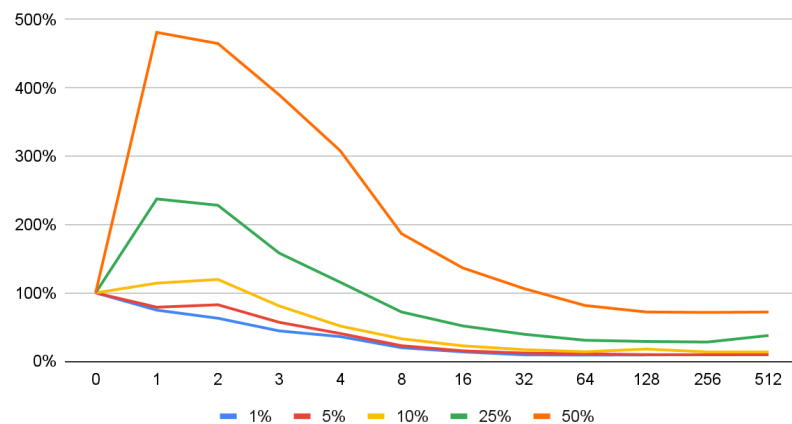

# SSD RAID0 (6x Intel S3700, SATA, 100GB, model: SSDSC2BA10)

scale: 32GB, dataset: random

scale: 32GB, dataset: random-8

scale: 32GB, dataset: random-32

scale: 32GB, dataset: sequential

# SSD (Intel 320, SATA, 120GB, model: SSDSA2CW12)

scale: 1GB, dataset: random

scale: 1GB, dataset: random-8

scale: 1GB, dataset: random-32

scale: 1GB, dataset: sequential