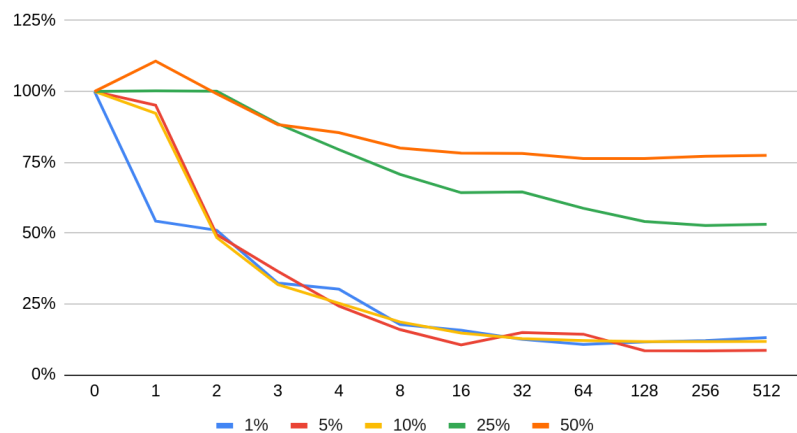

# SSD RAID0 (6x Intel S3700, SATA, 100GB, model: SSDSC2BA10)

scale: 32GB, dataset: random

scale: 32GB, dataset: random-8

scale: 32GB, dataset: random-32

scale: 32GB, dataset: sequential

# SSD (Intel 320, SATA, 120GB, model: SSDSA2CW12)

scale: 1GB, dataset: random

scale: 1GB, dataset: random-8

scale: 1GB, dataset: random-32

scale: 1GB, dataset: sequential