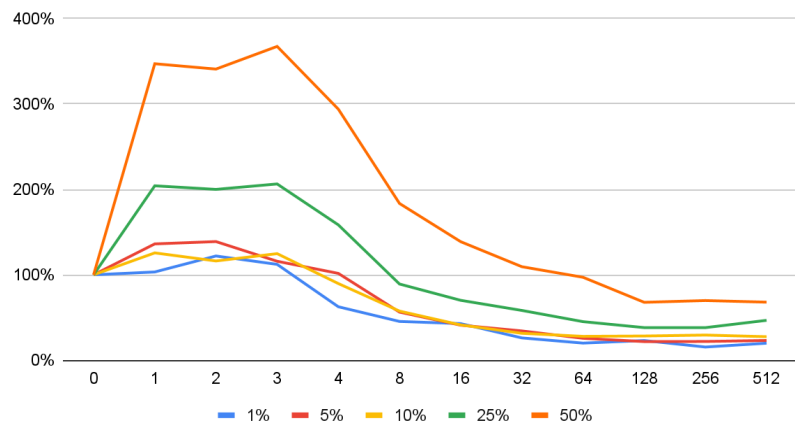

# SSD RAID0 (6x Intel S3700, SATA, 100GB, model: SSDSC2BA10)

scale: 32GB, dataset: random

scale: 32GB, dataset: random-8

scale: 32GB, dataset: random-32

scale: 32GB, dataset: sequential

# SSD (Intel 320, SATA, 120GB, model: SSDSA2CW12)

scale: 1GB, dataset: random

scale: 1GB, dataset: random-8

scale: 1GB, dataset: random-32

scale: 1GB, dataset: sequential