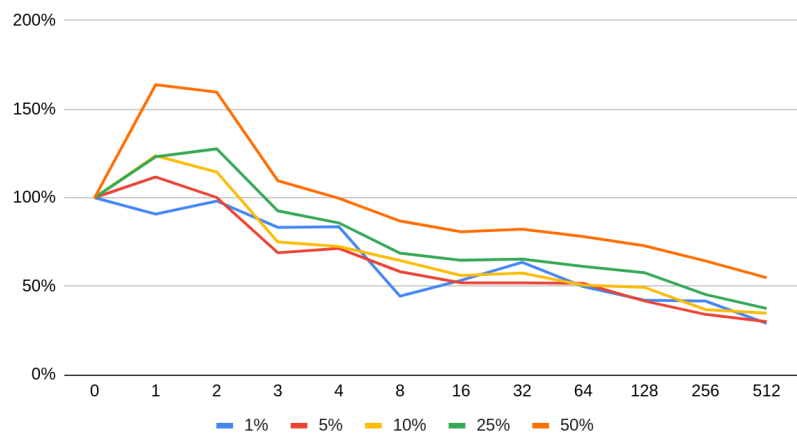

# SSD (Intel 320, SATA, 120GB, model: SSDSA2CW12)

scale: 1GB, dataset: random

scale: 1GB, dataset: random-8

scale: 1GB, dataset: random-32

scale: 1GB, dataset: sequential