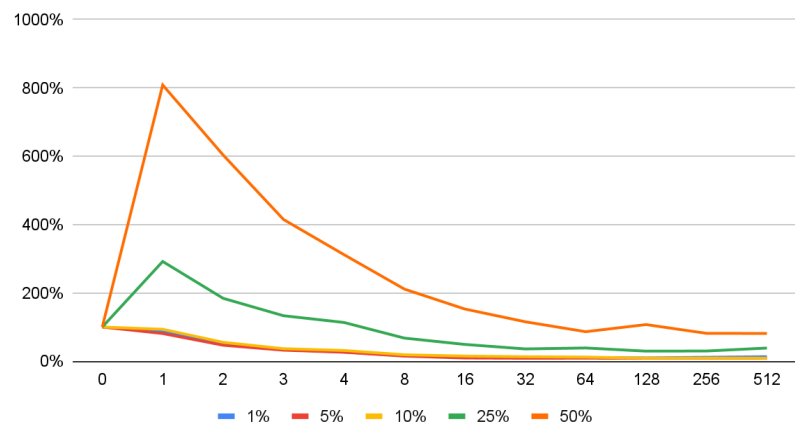

# SSD RAID0 (6x Intel S3700, SATA, 100GB, model: SSDSC2BA10)

scale: 32GB, dataset: random

scale: 32GB, dataset: random-8

scale: 32GB, dataset: random-32

scale: 32GB, dataset: sequential

# SSD (Intel 320, SATA, 120GB, model: SSDSA2CW12)

scale: 1GB, dataset: random

scale: 1GB, dataset: random-8

scale: 1GB, dataset: random-32

scale: 1GB, dataset: sequential